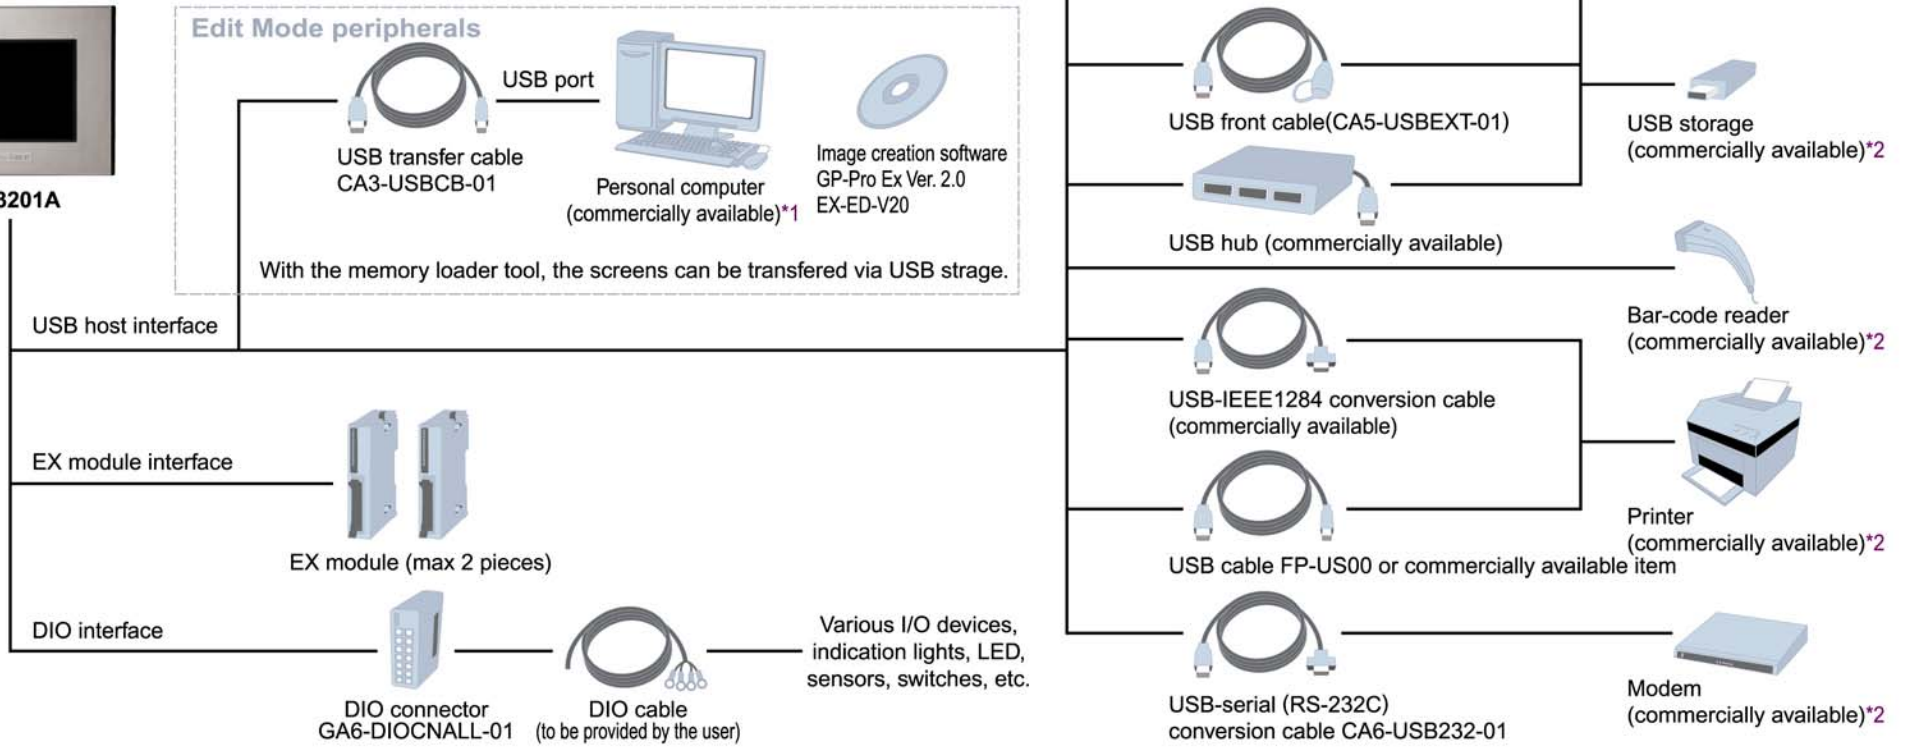

(System Structure)

LT-3201A

*1 Certain types and models of PCs cannot be used. *2 For supported models, refer to Pro-face's support site "Otasuke Pro!" (<http://www.pro-face.com/otasuke/>).